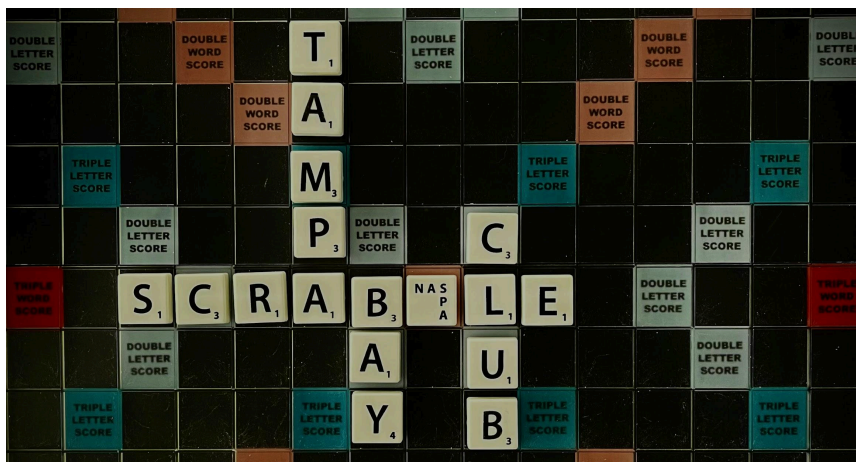

TAMPA BAY SCRABBLE CLUB 1 Day Tournament

Sunday, October 6, 2024 - 10:30 AM check-in at 10:00

5 NASPA rated games. \$20 entry fee (cash at the door).

Key Vista Clubhouse - 2530 Key Vista Blvd. Holiday, FL 34691

Email Director Chauncey Patton by October 4 to register or ask questions at: tampabayscrabbleclub@gmail.com

Check-in begins at 10:00. Games begin promptly at 10:30 with no scheduled lunch break. Players are encouraged to bring a lunch or snack for themselves or to share between rounds. There is a kitchenette with refrigerator on site.

Format: NWL2023. Double challenge. Limited to 12 players. Divisions of 6 (round robin). Adjustments to format at director's discretion based on entries. Must be a NASPA member to play.

All entry fees returned as prizes (after expenses).
